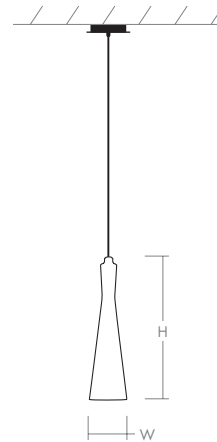

# CORNET Pendant

120v : **3-651-xxxx**  
277v : **37-651-xxxx**

oxygen

FIXTURE TYPE \_\_\_\_\_ LOCATION \_\_\_\_\_

PROJECT \_\_\_\_\_ DATE \_\_\_\_\_

-2018 Coffee Ombre Glass / Gunmetal      -14 Clear Glass / Polished Chrome      -1314 Smoked Ombre Glass / Polished Chrome

<b>LIGHT SOURCE</b>	1 x 5.12W LED, 3000K, CRI 90
<b>LUMINAIRE POWER</b>	6.56W at 120V
<b>RATED LIFE</b>	60000 hr RL
<b>OPTIONAL COLOR TEMPERATURES</b>	2700K, 3500K, 4000K
<b>LUMEN OUTPUT</b>	Delivered: 399 lm (LM-79)
<b>INPUT VOLTAGE</b>	120V or 277V
<b>DRIVER OUTPUT</b>	150mA, 6W
<b>DIMMING</b>	0-10v & Phase (ELV) Dimming - 50/60Hz 100% to 10% Dimming
<b>CONSTRUCTION</b>	Plated Steel and Glass
<b>DIFFUSER/METAL FINISHES</b>	(-14) Clear Glass / Polished Chrome (-1314) Smoked Ombre Glass / Polished Chrome (-2018) Coffee Ombre Glass / Gunmetal
<b>MOUNTING</b>	4" Octagonal J-Box, 2" x 3" J-Box
<b>STANDARDS</b>	ETL Dry/Damp listed, Conforms to UL STD 1598, Certified CAN/CSA, STD C22.2 No 250.0.

**DIMENSIONS**  
**Dia. Canopy: 5.75"**  
**Dia. Fixture: 4.00"**  
**H. Fixture: 17.25"**  
**Supplied with 8 ft braided cord**

Order example for standard fixture:  
**3-651-2018** (x- Voltage - xxx-Sequence # - x-Diffuser - xx-Finish)  
3: 120v, 37: 277v  
Order example for optional color temperatures: **3-651-272018**  
27: 2700K, 35: 3500K, 40: 4000K