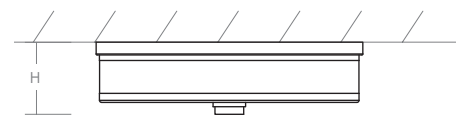

ECHO Ceiling Mount

120v: **3-694-xx**

277v: **37-694-xx**

oxygen

FIXTURE TYPE _____

LOCATION _____

PROJECT _____

DATE _____

-24 Satin Nickel

LIGHT SOURCE	2 x 10.1W LED, 3000K, CRI 90
LUMINAIRE POWER	25.7W at 120V
RATED LIFE	60000 hr RL
OPTIONAL COLOR TEMPERATURES	2700K, 3500K, 4000K
LUMEN OUTPUT	Delivered: 1277 lm (LM-79)
INPUT VOLTAGE	120V or 277V
DRIVER OUTPUT	2 x 350mA, 12W
DIMMING	0-10v & Phase (ELV) Dimming - 50/60Hz 100% to 10% Dimming
CONSTRUCTION	Plated Steel and Acrylic / Fabric
DIFFUSER	- White Grass and Matte White Acrylic
FINISHES	Satin Nickel (-24)
MOUNTING	4" Octagonal J-Box
STANDARDS	ETL Dry/Damp listed, Conforms to UL STD 1598, Certified CAN/CSA, STD C22.2 No 250.0.

DIMENSIONS
Dia: 14.50"
H: 4.00"

Order example for standard fixture:

3-694-24 (x- Voltage - xxx-Sequence # - xx-Finish)

3: 120v, 37: 277v

Order example for optional color temperatures: **3-694-2724**

27: 2700K, 35: 3500K, 40: 4000K