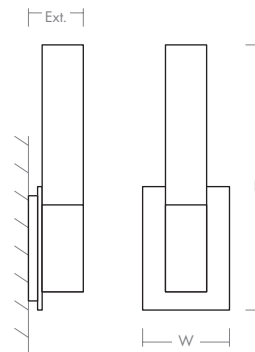

-15 Black

-16 Gray

-22 Oiled Bronze

LIGHT SOURCE	1 x 11.9W LED, 3000K, CRI 90
LUMINAIRE POWER	15.5W at 120V
RATED LIFE	60000 hr RL
OPTIONAL COLOR TEMPERATURES	2700K, 3500K, 4000K
LUMEN OUTPUT	Delivered: 735 lm (LM-79)
INPUT VOLTAGE	120V or 277V
DRIVER OUTPUT	350 mA, 12W
DIMMING	0-10v & Phase (ELV) Dimming - 50/60Hz 100% to 10% Dimming
CONSTRUCTION	Cast Aluminium and Glass
DIFFUSER	- White Opal Glass
FINISHES	Black (-15), Gray (-16), Oiled Bronze (-22)
MOUNTING	4" Octagonal J-Box (Installer must provide a bead of caulk between fixture housing and mounting surface)
STANDARDS	ETL Wet, ADA compliant, Conforms to UL STD 1598, Certified CAN/CSA, STD C22.2 No 250.0.

DIMENSIONS

W: 4.75"

H: 14.36"

Ext: 3.00"

M.C: 10.98" From top of fixture

Order example for standard fixture:

3-728-22 (x- Voltage - xxx-Sequence # - xx-Finish)

3: 120v, 37: 277v