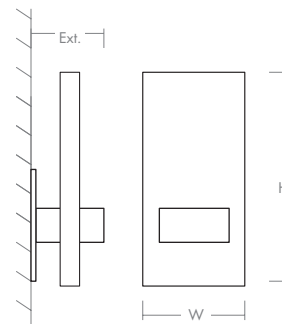

DIMENSIONS

W: 6.875"

H: 12.00"

Ext: 3.55"

M.C: 8.13" From top of fixture

Order example for standard fixture:

3-527-24 (x- Voltage - xxx-Sequence # - xx-Finish)

3: 120v, 37: 277v