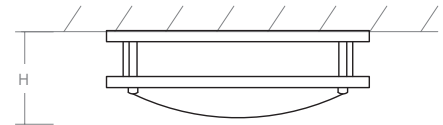

Oracle Wall Sconce / Ceiling Mount

120v: **3-618-xx**
277v: **37-618-xx**

oxygen

FIXTURE TYPE _____ LOCATION _____

PROJECT _____ DATE _____

-14 Polished Chrome

-22 Oiled Bronze

-24 Satin Nickel

-40 Aged Brass

LIGHT SOURCE	1 x 8.2W LED, 3000K, CRI 90
LUMINAIRE POWER	10.4W at 120V
RATED LIFE	60000 hr RL
OPTIONAL COLOR TEMPERATURES	2700K, 3500K, 4000K
LUMEN OUTPUT	Delivered: 773 lm (LM-79)
INPUT VOLTAGE	120V or 277V
DRIVER OUTPUT	350mA, 12W
DIMMING	0-10v & Phase (ELV) Dimming - 50/60Hz 100% to 10% Dimming
CONSTRUCTION	Plated Steel and Acrylic
DIFFUSER	- Matte White Acrylic
FINISHES	Polished Chrome (-14), Oiled Bronze (-22), Satin Nickel (-24), Aged Brass (-40)
MOUNTING	4" Octagonal J-Box
STANDARDS	ETL Dry/Damp listed, ADA compliant, CEC Title 24 Compliant, Conforms to UL STD 1598, Certified CAN/CSA, STD C22.2 No 250.0.

DIMENSIONS
Dia: 10.38"
H: 3.44"

Order example for standard fixture:
3-618-22 (x- Voltage - xxx-Sequence # - xx-Finish)
3: 120v, 37: 277v
Order example for optional color temperatures: **3-618-2722**
27: 2700K, 35: 3500K, 40: 4000K