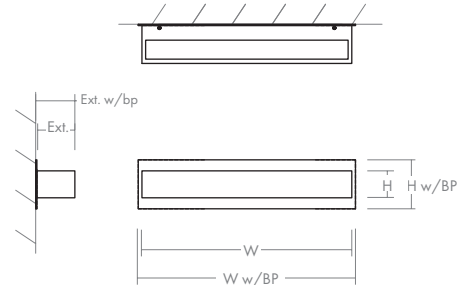

MAIA Outdoor

120v : **3-742-xx**

277v : **37-742-xx**

oxygen

FIXTURE TYPE _____

LOCATION _____

PROJECT _____

DATE _____

-16 Gray

-22 Oiled Bronze

LIGHT SOURCE	2 x 11.9W LED, 3000K, CRI 90
LUMINAIRE POWER	30.3W at 120V
RATED LIFE	60000 hr RL
OPTIONAL COLOR TEMPERATURES	2700K, 3500K, 4000K
LUMEN OUTPUT	Delivered: 963 lm (LM-79)
INPUT VOLTAGE	120V or 277V
DRIVER OUTPUT	2 x 350 mA, 12W
DIMMING	0-10v & Phase (ELV) Dimming - 50/60Hz 100% to 10% Dimming
CONSTRUCTION	Plated Steel and Acrylic
DIFFUSER	- Matte White Acrylic
FINISHES	Gray (-16), Oiled Bronze (-22)
MOUNTING	4" Octagonal J-Box*, 2"x 3" J-Box *With optional backplate (Installer must provide a bead of caulk between fixture housing and mounting surface)
STANDARDS	ETL Wet, ADA compliant, Conforms to UL STD 1598, Certified CAN/CSA, STD C22.2 No 250.0.

DIMENSIONS

W: 23.25"
H: 2.75"
Ext: 3.88"
M.C: 1.38" From top of fixture

With optional backplate

W: 24.00"
H: 5.00"
Ext: 4.00"
M.C: 2.50" From top of fixture

Order example for standard fixture:

3-742-22 (x- Voltage - xxx-Sequence # - xx-Finish)