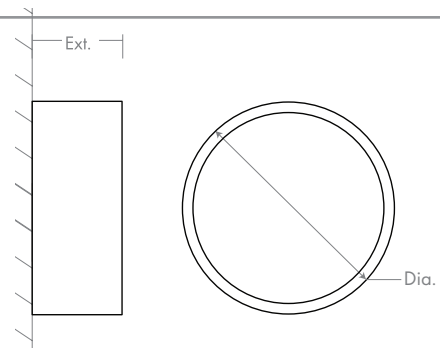

PEEPERS Wall Sconce / Ceiling Mount

120v : **3-600-xx**

277v : **37-600-xx**

oxygen

FIXTURE TYPE _____

LOCATION _____

PROJECT _____

DATE _____

-22 Oiled Bronze

-24 Satin Nickel

-40 Aged Brass

LIGHT SOURCE	1 x 8.2W LED, 3000K, CRI 90
LUMINAIRE POWER	10.2W at 120V
RATED LIFE	60000 hr RL
OPTIONAL COLOR TEMPERATURES	2700K, 3500K, 4000K
LUMEN OUTPUT	Delivered: 454 lm (LM-79)
INPUT VOLTAGE	120V or 277V
DRIVER OUTPUT	350 mA, 12W
DIMMING	0-10v & Phase (ELV) Dimming - 50/60Hz 100% to 10% Dimming
CONSTRUCTION	Plated Steel and Acrylic
DIFFUSER	- Matte White Acrylic
FINISHES	Oiled Bronze (-22), Satin Nickel (-24), Aged Brass (-40)
MOUNTING	4" Octagonal J-Box*, 2"x 3" J-Box* *Deep J-Box
STANDARDS	ETL Dry/Damp listed, ADA compliant, Conforms to UL STD 1598, Certified CAN/CSA, SDT C22.2 No 250.0.

DIMENSIONS

Dia.: 4.75"

Ext: 2.00"

M.C.: 2.38" From top of fixture

Order example for standard fixture:

3-600-22 (x- Voltage - xxx-Sequence # - xx-Finish)

3: 120v, 37: 277v

Order example for optional color temperatures: **3-600-2722**