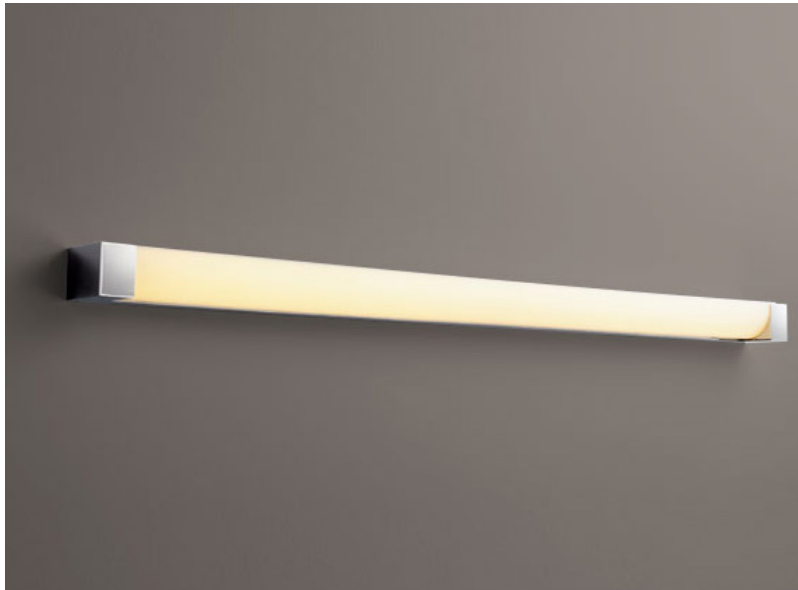

BALANCE Vanity

120v : **3-549-xx**

277v : **37-549-xx**

oxygen

FIXTURE TYPE _____ LOCATION _____

PROJECT _____ DATE _____

-20 Polished Nickel

-24 Satin Nickel

LIGHT SOURCE	2 x 11.9W LED, 3000K, CRI 90
LUMINAIRE POWER	28.6W at 120V
RATED LIFE	60000 hr RL
OPTIONAL COLOR TEMPERATURES	2700K, 3500K, 4000K
LUMEN OUTPUT	Delivered: 2022 lm (LM-79)
INPUT VOLTAGE	120V or 277V
DRIVER OUTPUT	2 x 350mA, 12W
DIMMING	0-10v & Phase (ELV) Dimming - 50/60Hz 100% to 10% Dimming
CONSTRUCTION	Plated Steel and Acrylic
DIFFUSER	- Matte White Acrylic
FINISHES	Polished Nickel (-20), Satin Nickel (-24)
MOUNTING	2" x 3" J-Box
STANDARDS	ETL Dry/Damp listed, ADA Compliant, Conforms to UL STD 1598, Certified CAN/CSA, STD C22.2 No 250.0.

DIMENSIONS

W: 50.75"

H: 2.50"

Ext: 3.50"

M.C: 1.25" From top of fixture

Order example for standard fixture:

3-549-24 (x- Voltage - xxx-Sequence # - xx-Finish - BPxx- Backplate Finish)

3: 120v, 37: 277v