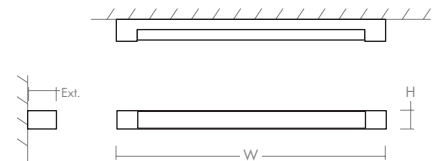

BALANCE Vanity

120v : **3-549-xx**

277v : **37-549-xx**

oxygen

FIXTURE TYPE _____ LOCATION _____

PROJECT _____ DATE _____

-20 Polished Nickel

-24 Satin Nickel

LIGHT SOURCE	2 x 11.9W LED, 3000K, CRI 90
LUMINAIRE POWER	28.6W at 120V
RATED LIFE	60000 hr RL
OPTIONAL COLOR TEMPERATURES	2700K, 3500K, 4000K
LUMEN OUTPUT	Delivered: 2022 lm (LM-79)
INPUT VOLTAGE	120V or 277V
DRIVER OUTPUT	2 x 350mA, 12W
DIMMING	0-10v & Phase (ELV) Dimming - 50/60Hz 100% to 10% Dimming
CONSTRUCTION	Plated Steel and Acrylic
DIFFUSER	- Matte White Acrylic
FINISHES	Polished Nickel (-20), Satin Nickel (-24)
MOUNTING	2" x 3" J-Box
STANDARDS	ETL Dry/Damp listed, ADA Compliant, Conforms to UL STD 1598, Certified CAN/CSA, STD C22.2 No 250.0.

DIMENSIONS

W: 50.75"

H: 2.50"

Ext: 3.50"

M.C: 1.25" From top of fixture

Order example for standard fixture:

3-549-24 (x- Voltage - xxx-Sequence # - xx-Finish - BPxx- Backplate Finish)

3: 120v, 37: 277v