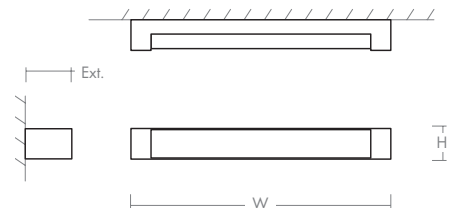

BALANCE Vanity

120v : **3-547-xx**

277v : **37-547-xx**

oxygen

FIXTURE TYPE _____ LOCATION _____

PROJECT _____ DATE _____

-20 Polished Nickel

-24 Satin Nickel

LIGHT SOURCE	1 x 11.9W LED, 3000K, CRI 90
LUMINAIRE POWER	14.5W at 120V
RATED LIFE	60000 hr RL
OPTIONAL COLOR TEMPERATURES	2700K, 3500K, 4000K
LUMEN OUTPUT	Delivered: 1020 lm (LM-79)
INPUT VOLTAGE	120V or 277V
DRIVER OUTPUT	350mA, 12W
DIMMING	0-10v & Phase (ELV) Dimming - 50/60Hz 100% to 10% Dimming
CONSTRUCTION	Plated Steel and Acrylic
DIFFUSER	- Matte White Acrylic
FINISHES	Polished Nickel (-20), Satin Nickel (-24)
MOUNTING	2"x 3" J-Box
STANDARDS	ETL Dry/Damp listed, ADA Compliant, CEC Title 24 Compliant, Conforms to UL STD 1598, Certified CAN/CSA, STD C22.2 No 250.0.

DIMENSIONS

W: 26.75"

H: 2.50"

Ext: 3.50"

M.C: 1.25" From top of fixture

Order example for standard fixture:

3-547-24 (x- Voltage - xxx-Sequence # - xx-Finish)

3: 120v, **37:** 277v