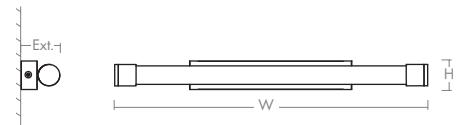

# oxygen

FIXTURE TYPE \_\_\_\_\_ LOCATION \_\_\_\_\_

PROJECT \_\_\_\_\_ DATE \_\_\_\_\_

-40 Aged Brass

-14 Polished Chrome

-22 Oiled Bronze

-24 Satin Nickel

<b>LIGHT SOURCE</b>	1 x 11.1W LED, 3000K, CRI 901
<b>LUMINAIRE POWER</b>	14.5W at 120V
<b>RATED LIFE</b>	60000 hr RL
<b>OPTIONAL COLOR TEMPERATURES</b>	2700K, 3500K, 4000K
<b>LUMEN OUTPUT</b>	Delivered: 969 lm (LM-79)
<b>INPUT VOLTAGE</b>	120V or 277V
<b>DRIVER OUTPUT</b>	350mA, 12W
<b>DIMMING</b>	0-10v & Phase (ELV) Dimming - 50/60Hz 100% to 10% Dimming
<b>CONSTRUCTION</b>	Plated Steel and Acrylic
<b>DIFFUSER</b>	- Matte White Acrylic
<b>FINISHES</b>	Polished Chrome (-14), Oiled Bronze (-22), Satin Nickel (-24), Aged Brass (-40)
<b>MOUNTING</b>	2"x 3" J-Box
<b>STANDARDS</b>	ETL Dry/Damp listed, ADA compliant, Conforms to UL STD 1598, Certified CAN/CSA, STD C22.2 No 250.0.

## DIMENSIONS

**W:** 24.33"

**H:** 2.50"

**Ext:** 3.32"

**M.C:** 1.20" From top of fixture

Order example for standard fixture:

**3-557-24** (x- Voltage - xxx-Sequence # - xx-Finish)

3: 120v, 37: 277v