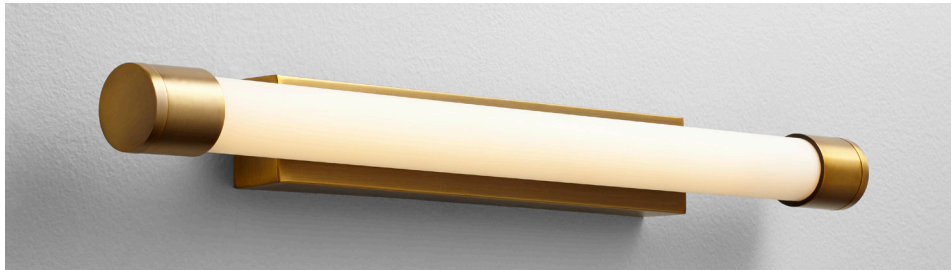

# ZENITH II Vanity

120v : **3-557-xx**

277v : **37-557-xx**

# oxygen

FIXTURE TYPE \_\_\_\_\_ LOCATION \_\_\_\_\_

PROJECT \_\_\_\_\_ DATE \_\_\_\_\_

-40 Aged Brass

-14 Polished Chrome

-22 Oiled Bronze

-24 Satin Nickel

<b>LIGHT SOURCE</b>	1 x 11.1W LED, 3000K, CRI 901
<b>LUMINAIRE POWER</b>	14.5W at 120V
<b>RATED LIFE</b>	60000 hr RL
<b>OPTIONAL COLOR TEMPERATURES</b>	2700K, 3500K, 4000K
<b>LUMEN OUTPUT</b>	Delivered: 969 lm (LM-79)
<b>INPUT VOLTAGE</b>	120V or 277V
<b>DRIVER OUTPUT</b>	350mA, 12W
<b>DIMMING</b>	0-10v & Phase (ELV) Dimming - 50/60Hz 100% to 10% Dimming
<b>CONSTRUCTION</b>	Plated Steel and Acrylic
<b>DIFFUSER</b>	- Matte White Acrylic
<b>FINISHES</b>	Polished Chrome (-14), Oiled Bronze (-22), Satin Nickel (-24), Aged Brass (-40)
<b>MOUNTING</b>	2"x 3" J-Box
<b>STANDARDS</b>	ETL Dry/Damp listed, ADA compliant, Conforms to UL STD 1598, Certified CAN/CSA, STD C22.2 No 250.0.

## DIMENSIONS

**W:** 24.33"

**H:** 2.50"

**Ext:** 3.32"

**M.C:** 1.20" From top of fixture

Order example for standard fixture:

**3-557-24** (x- Voltage - xxx-Sequence # - xx-Finish)

3: 120v, 37: 277v