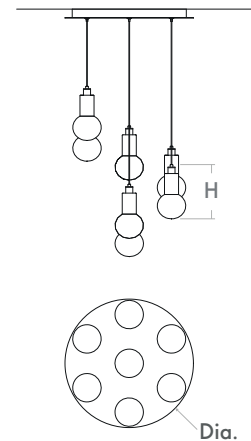

PRIMO Pendant
3-674-xx

oxygen

FIXTURE TYPE _____

LOCATION _____

PROJECT _____

DATE _____

-40 Aged Brass Lit

-24 Satin Nickel

LIGHT SOURCE	LED Arrays, 3000K, CRI 90
LUMINAIRE POWER	19.7W at 120V
RATED LIFE	50000 hr RL
OPTIONAL COLOR TEMPERATURES	3000K Only
LUMEN OUTPUT	Delivered: TBD lm (LM-79)
INPUT VOLTAGE	120V AC, 50/60Hz
DRIVER OUTPUT	720mA, 17.28W max power
DIMMING	TRIAC Dimming
CONSTRUCTION	Cold Rolled Steel Housing and Canopy
DIFFUSER	- Frosted Acrylic and Clear Glass
FINISHES	Satin Nickel (-24), Aged Brass (-40)
MOUNTING	4" Octagonal J-Box
STANDARDS	cETL Damp Listed, Conforms to UL STD 1598, Certified CAN/CSA STD C22.2 No 250.0.

DIMENSIONS

Dia. Canopy: 18.00"
H. Fixture: 8.25"
***Hanging height adjustable with 10ft. cables**

Order example for standard fixture:
3-674-24 (x- Voltage - xxx-Sequence # - xx-Finish)
3: 120V Only