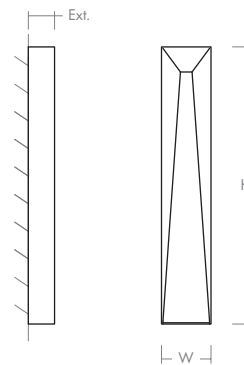

CALYPSO Outdoor

120v : **3-731-xx**

277v : **37-731-xx**

oxygen

FIXTURE TYPE _____

LOCATION _____

PROJECT _____

DATE _____

-16 Gray

-22 Oiled Bronze

LIGHT SOURCE	2 x 10.1W LED, 3000K, CRI 90
LUMINAIRE POWER	25.9W at 120V
RATED LIFE	60000 hr RL
OPTIONAL COLOR TEMPERATURES	2700K, 3500K, 4000K
LUMEN OUTPUT	Delivered: 1015 lm (LM-79)
INPUT VOLTAGE	120V or 277V
DRIVER OUTPUT	2 x 350 mA, 12W
DIMMING	0-10v & Phase (ELV) Dimming - 50/60Hz 100% to 10% Dimming
CONSTRUCTION	Cast Aluminium and Polycarbonate
DIFFUSER	- Polished White Polycarbonate
FINISHES	Gray (-16), Oiled Bronze (-22)
MOUNTING	4" Octagonal J-Box, 2"x3" J-Box* * Must be mounted horizontally (Installer must provide a bead of caulk between fixture housing and mounting surface)
STANDARDS	ETL Wet, ADA compliant, Conforms to UL STD 1598, Certified CAN/CSA, STD C22.2 No 250.0.

DIMENSIONS

W: 4.25"

H: 22.00"

Ext: 2.25"

M.C: 11.00" From top of fixture

Order example for standard fixture:

3-731-22 (x- Voltage - xxx-Sequence # - xx-Finish)

3: 120v, 37: 277v