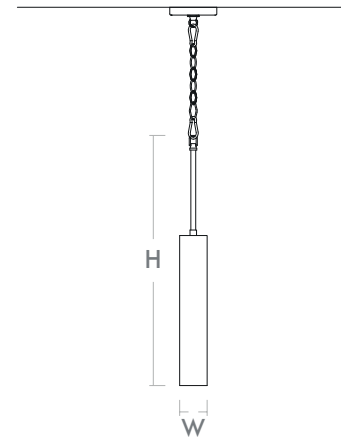

TOTEM Pendant

3-614-xxxx

oxygen

FIXTURE TYPE _____

LOCATION _____

PROJECT _____

DATE _____

-1624 Gray/Satin Nickel Lit

-1540 Dark Gray/Aged Brass

| | |
|------------------------------------|--|
| LIGHT SOURCE | LED Array with Driver on Board |
| LUMINAIRE POWER | 6.2W at 120V |
| RATED LIFE | 50000 hr RL |
| OPTIONAL COLOR TEMPERATURES | 3000K Only |
| LUMEN OUTPUT | Delivered: TBD lm (LM-79) |
| INPUT VOLTAGE | 120V AC, 50/60Hz |
| DRIVER OUTPUT | Driver is integrated into LED Array |
| DIMMING | TRIAC and ELV Dimming |
| CONSTRUCTION | Concrete and Steel |
| DIFFUSER | - Clear Acrylic |
| FINISHES | Dark Gray/Aged Brass (-1540), Gray/Satin Nickel (-1624) |
| MOUNTING | 4" Octagonal J-Box *Junction box must be securely mounted to building structure and capable of supporting at least 15 pounds. |
| STANDARDS | cETL Damp Listed, Conforms to UL STD 1598, Certified CAN/CSA STD C22.2 No 250.0. |

DIMENSIONS

W. Fixture: 2.75"
H. Fixture: 26.125"
 * Measured using 1-8" stem for minimum hanging height
Weight: 7.8 lbs.
 Supplied with 2-8", 2-12", and 2-16" stems plus 1' of chain

Order example for standard fixture:
3-614-1540 (x- Voltage - xxx-Sequence # - xx-Finish)
 3: 120V Only