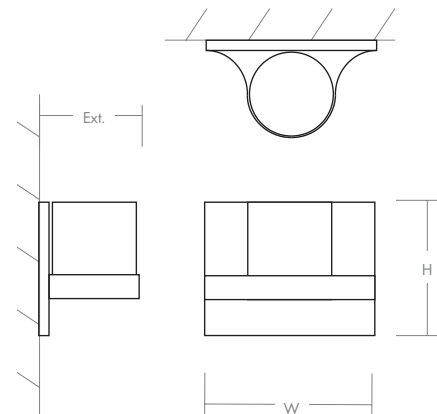

OLIO Wall Sconce

120v : **3-538-xx**

277v : **37-538-xx**

oxygen

FIXTURE TYPE _____

LOCATION _____

PROJECT _____

DATE _____

-24 Satin Nickel

-22 Oiled Bronze

LIGHT SOURCE	1 x 8.2W LED, 3000K, CRI 90
LUMINAIRE POWER	10.1W at 120V
RATED LIFE	60000 hr RL
OPTIONAL COLOR TEMPERATURES	2700K, 3500K, 4000K
LUMEN OUTPUT	Delivered: 302 lm (LM-79)
INPUT VOLTAGE	120V or 277V
DRIVER OUTPUT	350 mA, 12W
DIMMING	0-10v & Phase (ELV) Dimming - 50/60Hz 100% to 10% Dimming
CONSTRUCTION	Plated Steel and Glass
DIFFUSER	- White Opal Glass
FINISHES	Satin Nickel (-24), Oiled Bronze (-22)
MOUNTING	4" Octagonal J-Box*, 4"x4" J-Box* *Deep J-box
STANDARDS	ETL Dry/Damp listed, ADA Compliant, Conforms to UL STD 1598, Certified CAN/CSA, STD C22.2 No 250.0.

DIMENSIONS

W: 7.00"

H: 5.50"

Ext: 4.00"

M.C: 2.75" From top of fixture

Order example for standard fixture:

3-538-24 (x- Voltage - xxx-Sequence # - xx-Finish)

3: 120v, 37: 277v